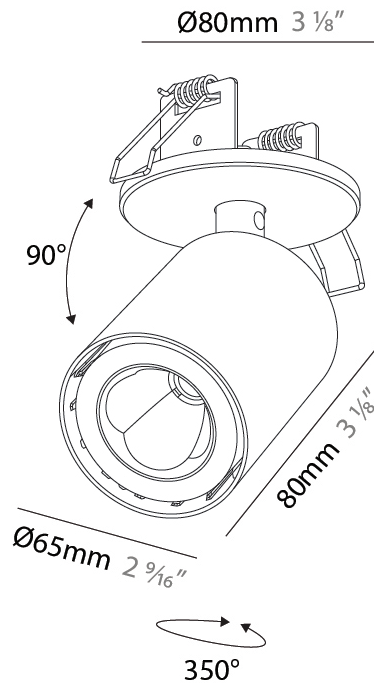

A3D359- _____ - _____

base number   Finishes (Diamond)   Finishes (Triangle)

1. To build a product code in our configurator select the specify button on the base model # product page
2. To build a manual product code on this datasheet choose from the options listed below in blue font and add the suffix to the base model #

GENERAL

Series: Oiko Pro In
Brand: Prolicht
Division: Architectural
Mounting Type: Surface
Mounting Location: Ceiling
Subcategory: Spots

PHYSICAL

Shape: Cylinder
Diameter (mm): 65
Diameter (in): 2 9/16
Height (mm): 120
Depth (mm): 50
Height (in): 4 3/4
Depth (in): 1 15/16
Light Distribution: Adjustable / Direct
Fixture Finish: SSR / BKV / CWI / CRY / HAB / UFT / ITA / RUA / FTG / MYG / LOD / PUS / FRO / FUP / KIA / POP / BLS / SPG / MEY / GOH / GUM / CHC / COM / ABZ / JAG / OBR / MOS / ROR
Fixture Material: Aluminum
Cut-out Measurements: 68mm / 2 11/16"

ELECTRICAL

Lamp Type: LED
Input Wattage (W): 14.4
Total Output Wattage (W): 13.1
Driver Included: No
Driver Location: Remote
Driver Type: Constant Current - Universal
Driver Class: Class 2
Input Voltage (V): 120 - 277
Constant Current (MA): 700

LED

Number of LEDs: 1
Color Temperature (°K): 2700 / 3000 / 3500 / 4000
Max. Delivered Lumen (lm): 1008 - 1186
Nominal Lumen (lm): 1242 - 1460
CRI: >90 CRI
Lamp Life (hrs): 50000

OPTICAL

Beam Angle: 50
Adjustability: Rotational 350°; Tilt 90°

RATINGS AND CERTIFICATIONS

Certified By: CSA Certified to UL and CSA Standards
IP rating: IP20