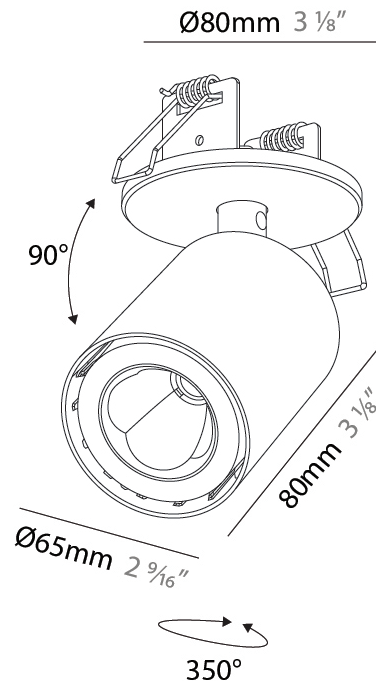

GENERAL

Series: Oiko Pro In
Brand: Prolicht
Division: Architectural
Mounting Type: Surface
Mounting Location: Ceiling
Subcategory: Spots

PHYSICAL

Shape: Cylinder
Diameter (mm): 65
Diameter (in): 2 9/16
Height (mm): 120
Depth (mm): 50
Height (in): 4 3/4
Depth (in): 1 15/16
Light Distribution: Adjustable / Direct
Fixture Finish: SSR / BKV / CWI / CRY / HAB / UFT / ITA / RUA / FTG / MYG / LOD / PUS / FRO / FUP / KIA / POP / BLS / SPG / MEY / GOH / GUM / CHC / COM / ABZ / JAG / OBR / MOS / ROR
Fixture Material: Aluminum
Cut-out Measurements: 68mm / 2 11/16"

OPTICAL

Beam Angle: 50
Adjustability: Rotational 350°; Tilt 90°

RATINGS AND CERTIFICATIONS

Certified By: CSA Certified to UL and CSA Standards
IP rating: IP20

A3D345-

PROJECT _____

TYPE _____

SPECIFIER _____