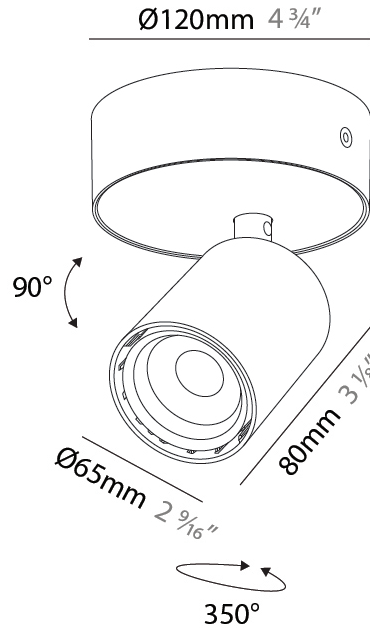

OIKO PRO IN SURFACE

A3D351-

base number   Color   Finishes   Finishes
Temperature   (Diamond)   (Triangle)

1. To build a product code in our configurator select the specify button on the base model # product page
2. To build a manual product code on this datasheet choose from the options listed below in blue font and add the suffix to the base model #

GENERAL

Series: Oiko Pro In
Brand: Prolicht
Division: Architectural
Mounting Type: Surface
Mounting Location: Ceiling
Subcategory: Spots

PHYSICAL

Shape: Cylinder
Diameter (mm): 65
Diameter (in): 2 ⁹/₁₆
Height (mm): 160
Height (in): 6 ³/₁₆
Light Distribution: Adjustable / Direct
Fixture Finish: SSR / BKV / CWI / CRY / HAB / UFT / ITA / RUA / FTG / MYG / LOD / PUS / FRO / FUP / KIA / POP / BLS / SPG / MEY / GOH / GUM / CHC / COM / ABZ / JAG / OBR / MOS / ROR
Fixture Material: Aluminum

ELECTRICAL

Lamp Type: LED
Input Wattage (W): 21
Total Output Wattage (W): 19.1
Driver Included: No
Driver Location: Integrated
Driver Type: Constant Current - Universal
Driver Class: Class 2
Input Voltage (V): 120 - 277

LED

Number of LEDs: 1
Color Temperature (°K): 2700 / 3000 / 3500 / 4000
Max. Delivered Lumen (lm): 1624 / 1632 / 1708 / 1724
Nominal Lumen (lm): 2040 / 2050 / 2146 / 2166
CRI: >90 CRI
Lamp Life (hrs): 50000

OPTICAL

Beam Angle: 14
Adjustability: Rotational 350°; Tilt 90°

RATINGS AND CERTIFICATIONS

Certified By: CSA Certified to UL and CSA Standards
IP rating: IP20

PROJECT
TYPE
SPECIFIER
QUANTITY
DATE