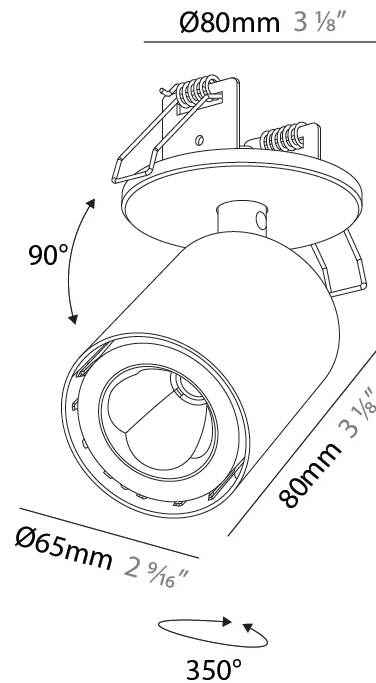

OIKO PRO IN SURFACE

A3D360-

base number	Finishes (Diamond)	Finishes (Triangle)

1. To build a product code in our configurator select the specify button on the base model # product page
2. To build a manual product code on this datasheet choose from the options listed below in blue font and add the suffix to the base model #

GENERAL

Series: Oiko Pro In
Brand: Prolicht
Division: Architectural
Mounting Type: Surface
Mounting Location: Ceiling
Subcategory: Spots

PHYSICAL

Shape: Cylinder
Diameter (mm): 65
Diameter (in): 2 ⁹/₁₆
Height (mm): 120
Depth (mm): 50
Height (in): 4 ³/₄
Depth (in): 1 ¹⁵/₁₆
Light Distribution: Adjustable / Direct
Fixture Finish: SSR / BKV / CWI / CRY / HAB / UFT / ITA / RUA / FTG / MYG / LOD / PUS / FRO / FUP / KIA / POP / BLS / SPG / MEY / GOH / GUM / CHC / COM / ABZ / JAG / OBR / MOS / ROR
Fixture Material: Aluminum
Cut-out Measurements: 68mm / 2 11/16"

ELECTRICAL

Lamp Type: LED
Input Wattage (W): 14.4
Total Output Wattage (W): 13.1
Driver Included: No
Driver Location: Remote
Driver Type: Constant Current - Universal
Driver Class: Class 2
Input Voltage (V): 120 - 277
Constant Current (MA): 700

LED

Number of LEDs: 1
Color Temperature (°K): 2700 / 3000 / 3500 / 4000
Max. Delivered Lumen (lm): 1175 - 1381
Nominal Lumen (lm): 1242 - 1460
CRI: >90 CRI
Lamp Life (hrs): 50000

OPTICAL

Beam Angle: 62
Adjustability: Rotational 350°; Tilt 90°

RATINGS AND CERTIFICATIONS

Certified By: CSA Certified to UL and CSA Standards
IP rating: IP20