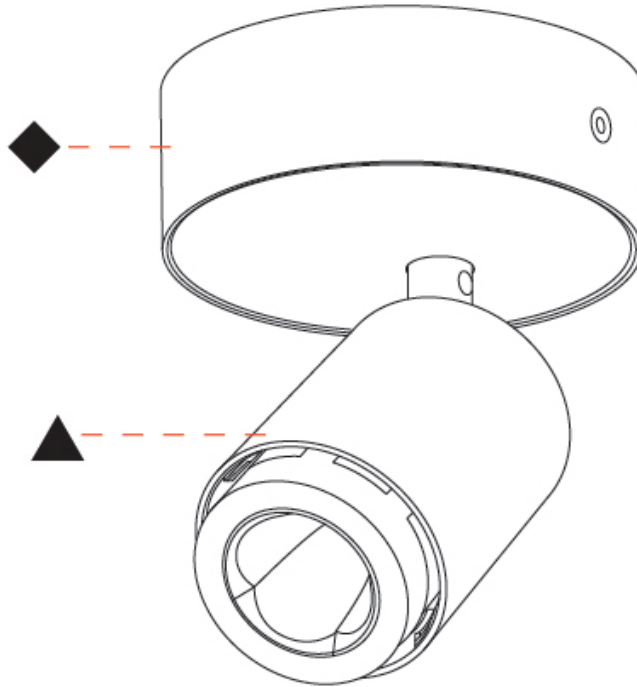

A3D348-

PROJECT

TYPE

SPECIFIER

QUANTITY

DATE

A