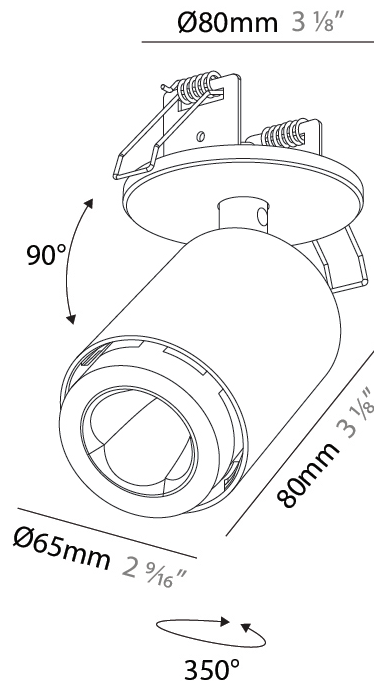

GENERAL

Series: Oiko Pro In
Brand: Prolicht
Division: Architectural
Mounting Type: Surface
Mounting Location: Ceiling
Subcategory: Spots

PHYSICAL

Shape: Cylinder
Diameter (mm): 65
Diameter (in): 2 9/16
Height (mm): 120
Depth (mm): 50
Height (in): 4 3/4
Depth (in): 1 15/16
Light Distribution: Adjustable / Direct
Fixture Finish: SSR / BKV / CWI / CRY / HAB / UFT / ITA / RUA / FTG / MYG / LOD / PUS / FRO / FUP / KIA / POP / BLS / SPG / MEY / GOH / GUM / CHC / COM / ABZ / JAG / OBR / MOS / ROR
Fixture Material: Aluminum
Cut-out Measurements: 68mm / 2 11/16"

OPTICAL

Beam Angle: 34
Adjustability: Rotational 350°; Tilt 90°

RATINGS AND CERTIFICATIONS

Certified By: CSA Certified to UL and CSA Standards
IP rating: IP20

A3D344-

PROJECT _____

TYPE _____

SPECIFIER _____