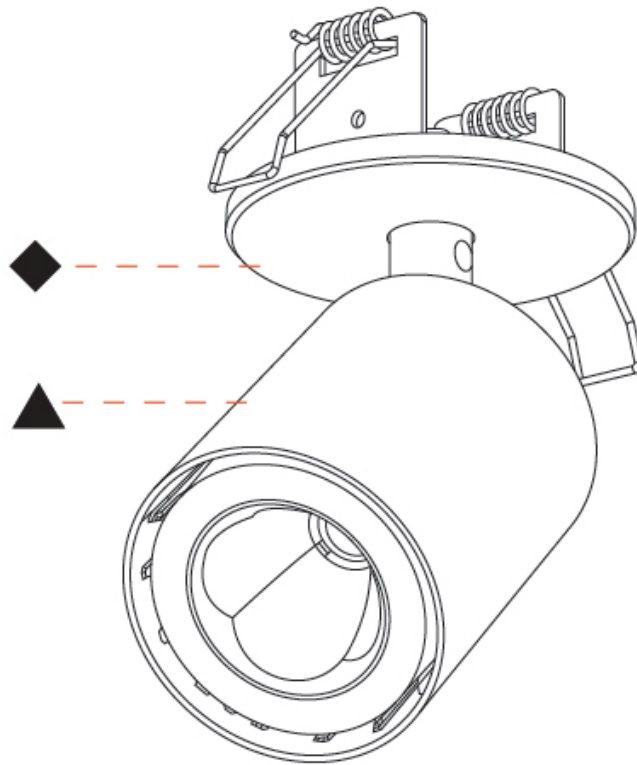

A3D345-

PROJECT _____

TYPE _____

SPECIFIER _____

QUANTITY _____

DATE _____

A