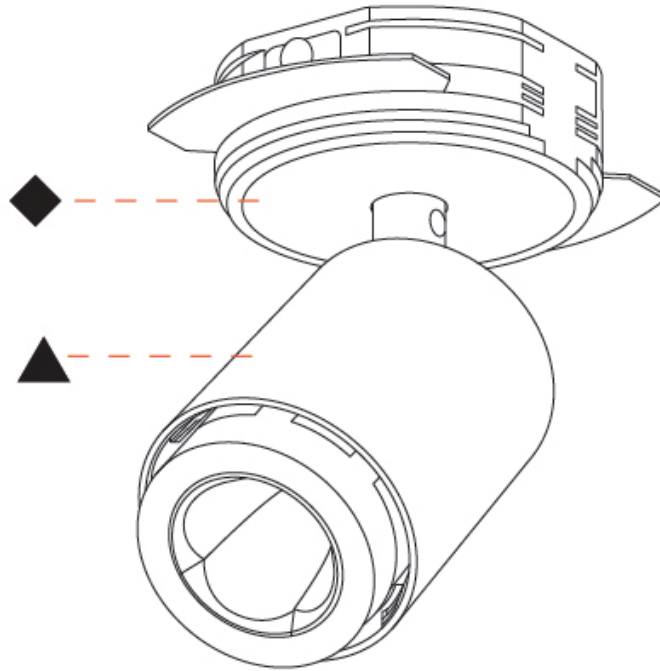

A3D354-

PROJECT _____

TYPE _____

SPECIFIER _____

QUANTITY _____

DATE _____