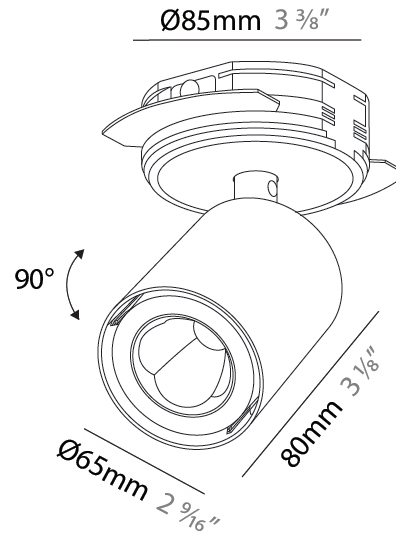

1. To build a product code in our configurator select the specify button on the base model # product page
2. To build a manual product code on this datasheet choose from the options listed below in blue font and add the suffix to the base model #

GENERAL

Series: Oiko Pro In
Brand: Prolicht
Division: Architectural
Mounting Type: Trimless
Mounting Location: Ceiling
Subcategory: Spots

PHYSICAL

Shape: Cylinder
Diameter (mm): 65
Diameter (in): 2 ⁹/₁₆
Height (mm): 120
Depth (mm): 50
Height (in): 4 ³/₄
Depth (in): 1 ¹⁵/₁₆
Light Distribution: Adjustable / Direct
Fixture Finish: SSR / BKV / CWI / CRY / HAB / UFT / ITA / RUA / FTG / MYG / LOD / PUS / FRO / FUP / KIA / POP / BLS / SPG / MEY / GOH / GUM / CHC / COM / ABZ / JAG / OBR / MOS / ROR
Fixture Material: Aluminum
Cut-out Measurements: 86mm / 3 3/8"

ELECTRICAL

Lamp Type: LED
Input Wattage (W): 14.4
Total Output Wattage (W): 13.1
Driver Included: No
Driver Location: Remote
Driver Type: Constant Current - Universal
Driver Class: Class 2
Input Voltage (V): 120 - 277
Constant Current (MA): 700

LED

Number of LEDs: 1
Color Temperature (°K): 2700 / 3000 / 3500 / 4000
Max. Delivered Lumen (lm): 1008 - 1186
Nominal Lumen (lm): 1242 - 1460
CRI: >90 CRI
Lamp Life (hrs): 50000

OPTICAL

Beam Angle: 50
Adjustability: Rotational 350°; Tilt 90°

RATINGS AND CERTIFICATIONS

Certified By: CSA Certified to UL and CSA Standards
IP rating: IP20

PROJECT
TYPE
SPECIFIER
QUANTITY
DATE