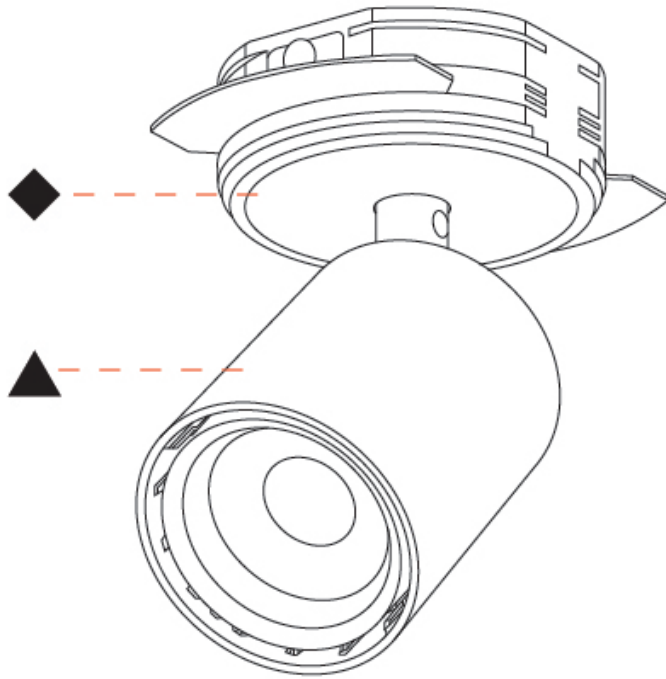

OIKO PRO IN TRIMLESS

A3D353-

PROJECT

TYPE

SPECIFIER

QUANTITY

DATE