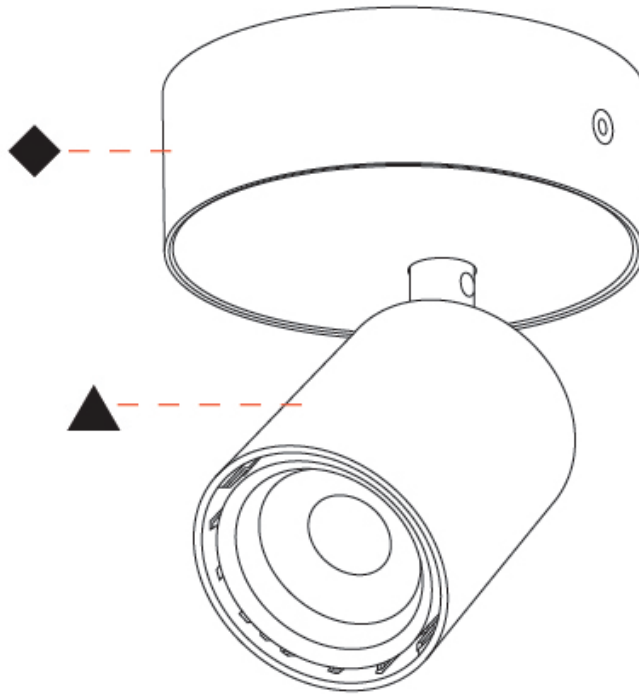

A3D351-

PROJECT	_____
TYPE	_____
SPECIFIER	_____
QUANTITY	_____
DATE	_____

A