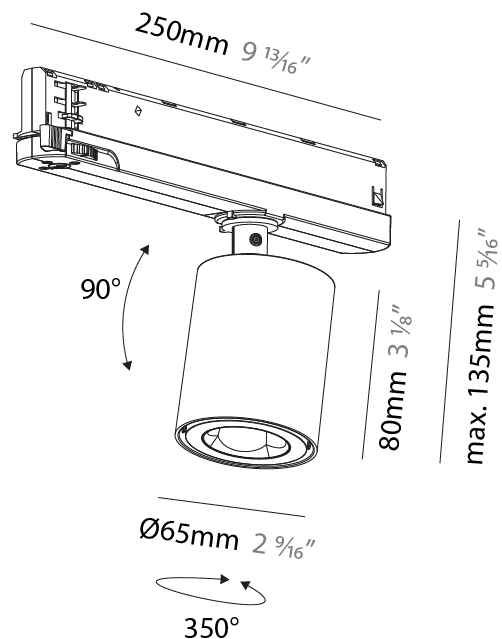

1. To build a product code in our configurator select the specify button on the base model # product page
2. To build a manual product code on this datasheet choose from the options listed below in blue font and add the suffix to the base model #

GENERAL

Series: Oiko Pro In
Brand: Prolicht
Division: Architectural
Mounting Type: Track
Mounting Location: Ceiling
Subcategory: Spots

PHYSICAL

Shape: Cylinder
Diameter (mm): 65
Diameter (in): 2 ⁹/₁₆
Length (mm): 250
Length (in): 9 ¹³/₁₆
Height (mm): 80
Height (in): 3 ¹/₈
Max. Overall Height (mm): 135
Max. Overall Height (in): 5 ⁵/₁₆
Light Distribution: Adjustable / Direct
Fixture Finish: SSR / BKV / CWI / CRY / HAB / UFT / ITA / RUA / FTG / MYG / LOD / PUS / FRO / FUP / KIA / POP / BLS / SPG / MEY / GOH / GUM / CHC / COM / ABZ / JAG / OBR / MOS / ROR
Holder Finish: WHI / BLK
Fixture Material: Aluminum

ELECTRICAL

Lamp Type: LED
Input Wattage (W): 19
Total Output Wattage (W): 17.3
Dimming: Non-Dimmable / 0-10V Dimming
Driver Included: Yes
Driver Location: Integrated
Driver Type: Constant Current - 120Vac
Driver Class: Class 2
Input Voltage (V): 120

LED

Number of LEDs: 1
Color Temperature (°K): 2700 / 3000 / 3500 / 4000
Max. Delivered Lumen (lm): 1699 / 1829 / 1893 / 1932
Nominal Lumen (lm): 1905 / 2050 / 2123 / 2166
CRI: >90 CRI
Lamp Life (hrs): 50000

OPTICAL

Reflector°: 60

RATINGS AND CERTIFICATIONS

Certified By: CSA Certified to UL and CSA Standards
IP rating: IP20